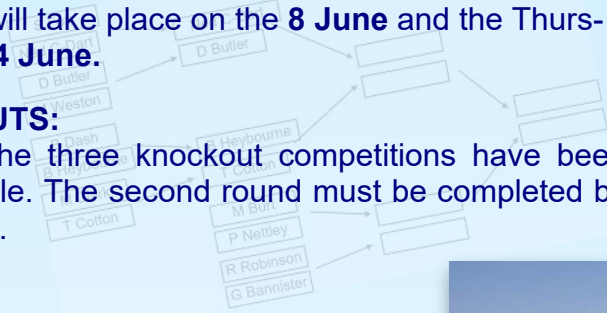

REGULAR EVENTS

ROLL UPS, TIGER TROPHY AND MEDALS

The Tuesday and Thursday Senior roll ups have been well supported with over 25 members regularly turning out. Seniors please note that for roll-ups, **the previous method of drawing cards in the club house at 8:15 am on the day will recommence on 10 June.** Medals and Tiger Trophy will continue with pre-booked tee times.

- The Monthly Medal is on **Sunday 13 June** and this will also be the DCGU qualifier.
- The Tiger trophy will take place on the **8 June** and the Thursday Medal is on **24 June.**

SUMMER KNOCKOUTS:

The first rounds of the three knockout competitions have been completed on schedule. The second round must be completed by **Wednesday 23 June.**

DAY AWAY

Twenty six players have booked for the day away at Orchardleigh on **Friday 11th June.** Possible venues for the 2022 Day Away are requested. One suggestion received to date is Isle of Wodmore. If you have another suggestion please contact Derek Hinks or any of the officials.